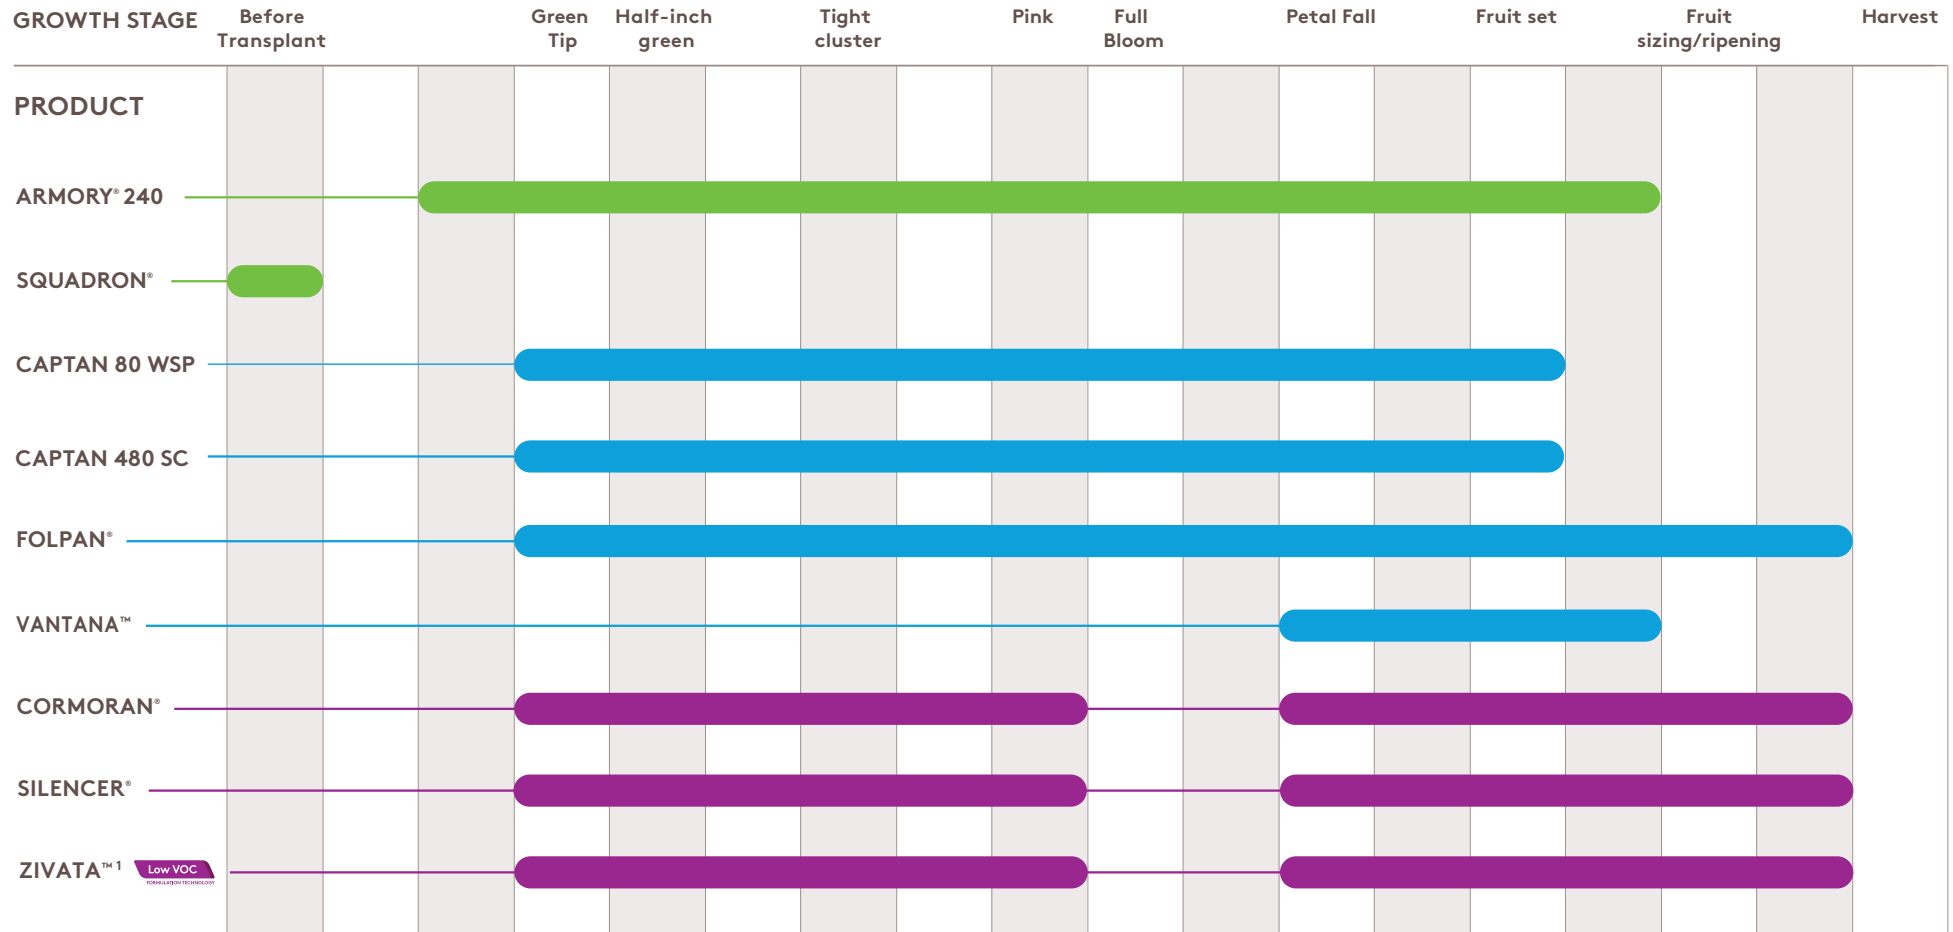

APPLES GROWTH STAGES

- HERBICIDE
- INSECTICIDE
- FUNGICIDE

Timing based on using the product alone. Please refer to tank-mix partners label for crop timing.
¹ Dependent of Pre-harvest Interval (PHI). DO NOT cut treated fields for silage/forage. DO NOT graze treated fields. DO NOT feed treated crops to livestock.
 For grasses/nongrasses grown for seed production only, DO NOT feed seed screenings and aftermath to livestock.